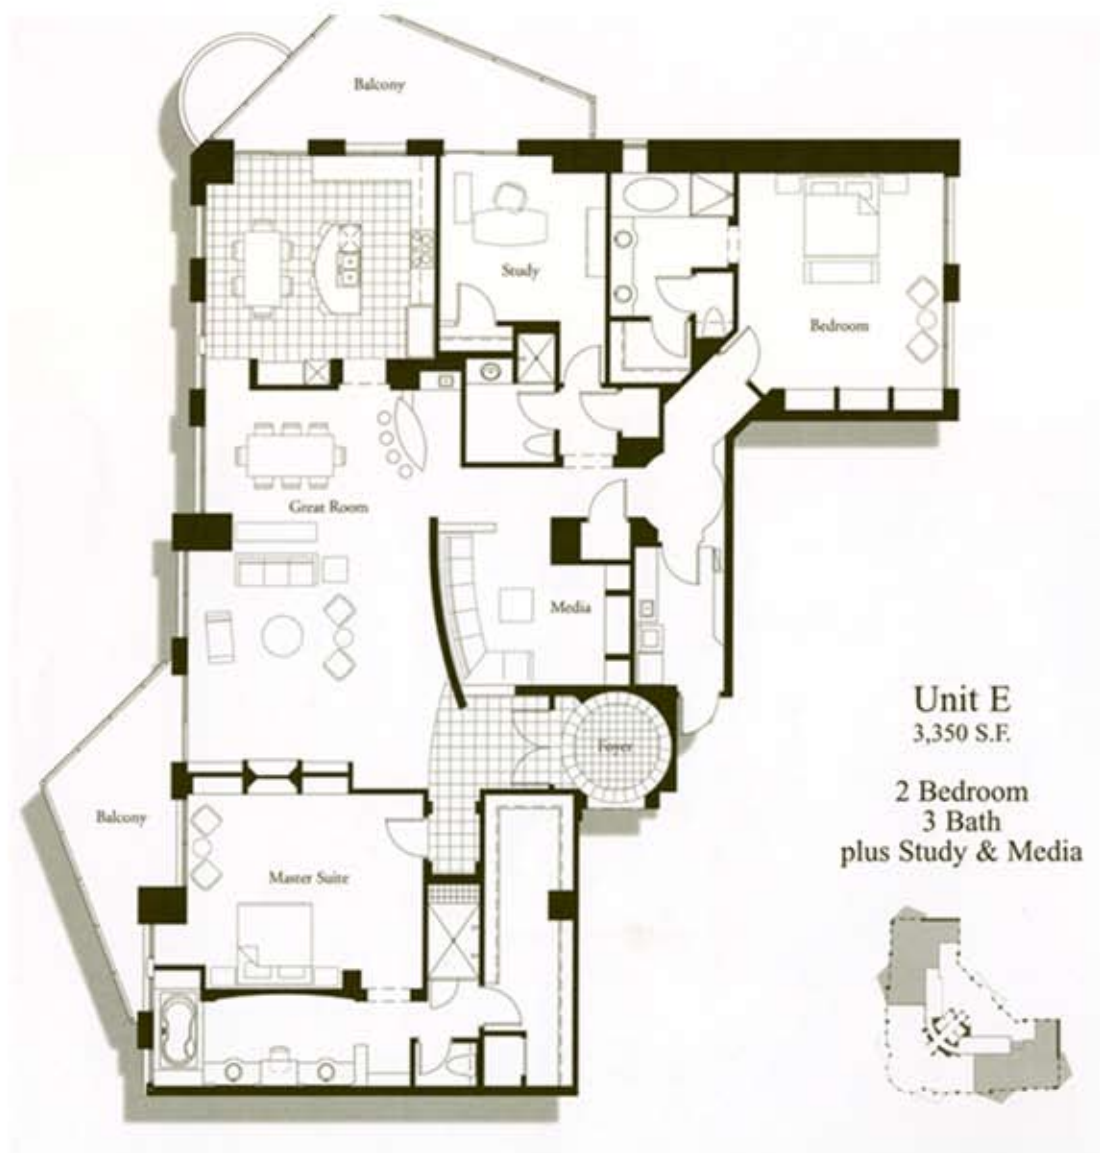

Bill Gemmill
602-751-9060
www.BillGemill.com

Full Service Realtor - Specializing in Urban Living and Relocation
Phoenix, Arizona Metro Area - Scottsdale, Phoenix, Tempe

Esplanade Place
Plan E

DEVELOPER PROVIDED
FLOORPLAN,
SUBJECT TO CHANGE.

Unit E
3,350 S.F.
2 Bedroom
3 Bath
plus Study & Media