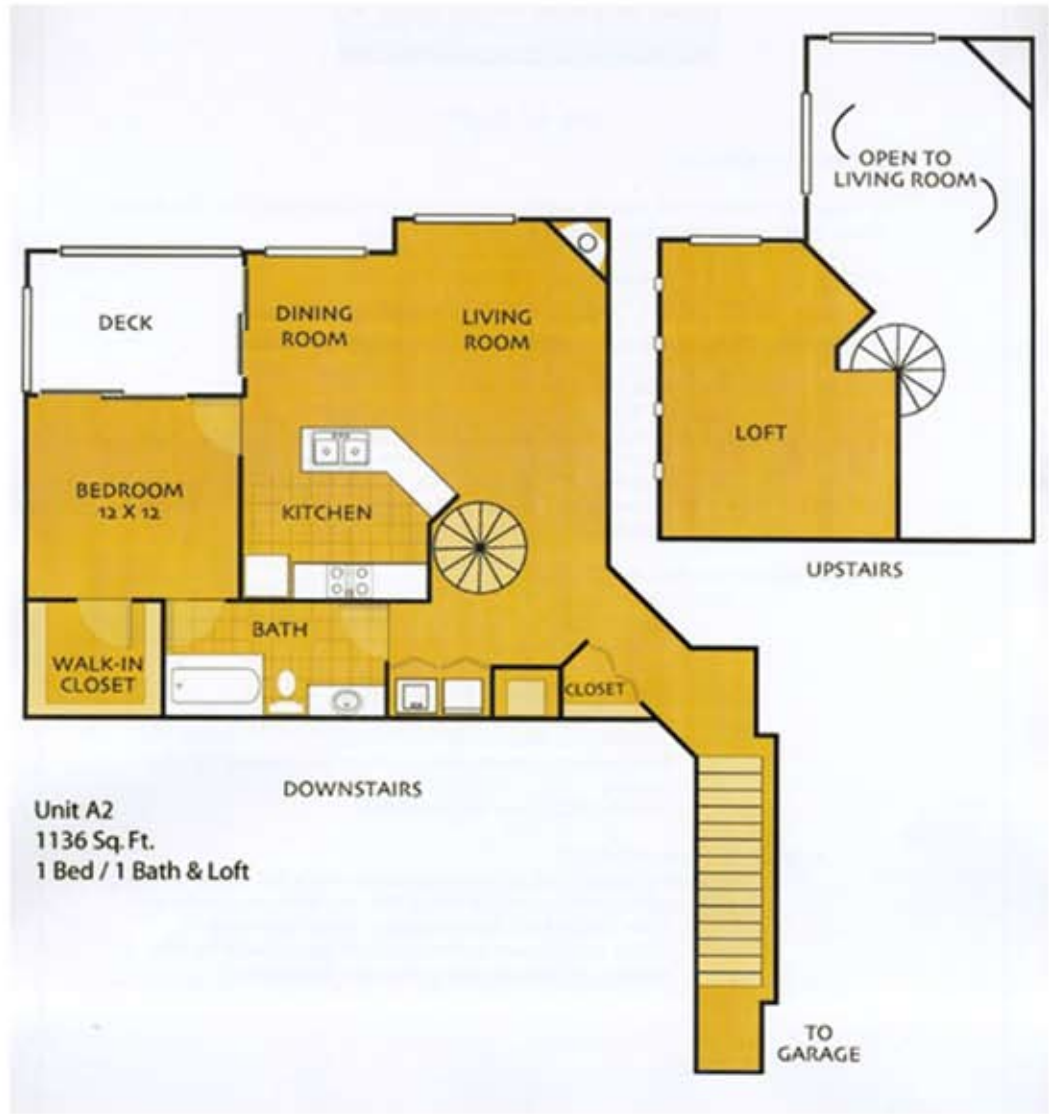

Unit A2
1136 Sq. Ft.
1 Bed / 1 Bath & Loft

DEVELOPER PROVIDED
FLOORPLAN,
SUBJECT TO CHANGE.